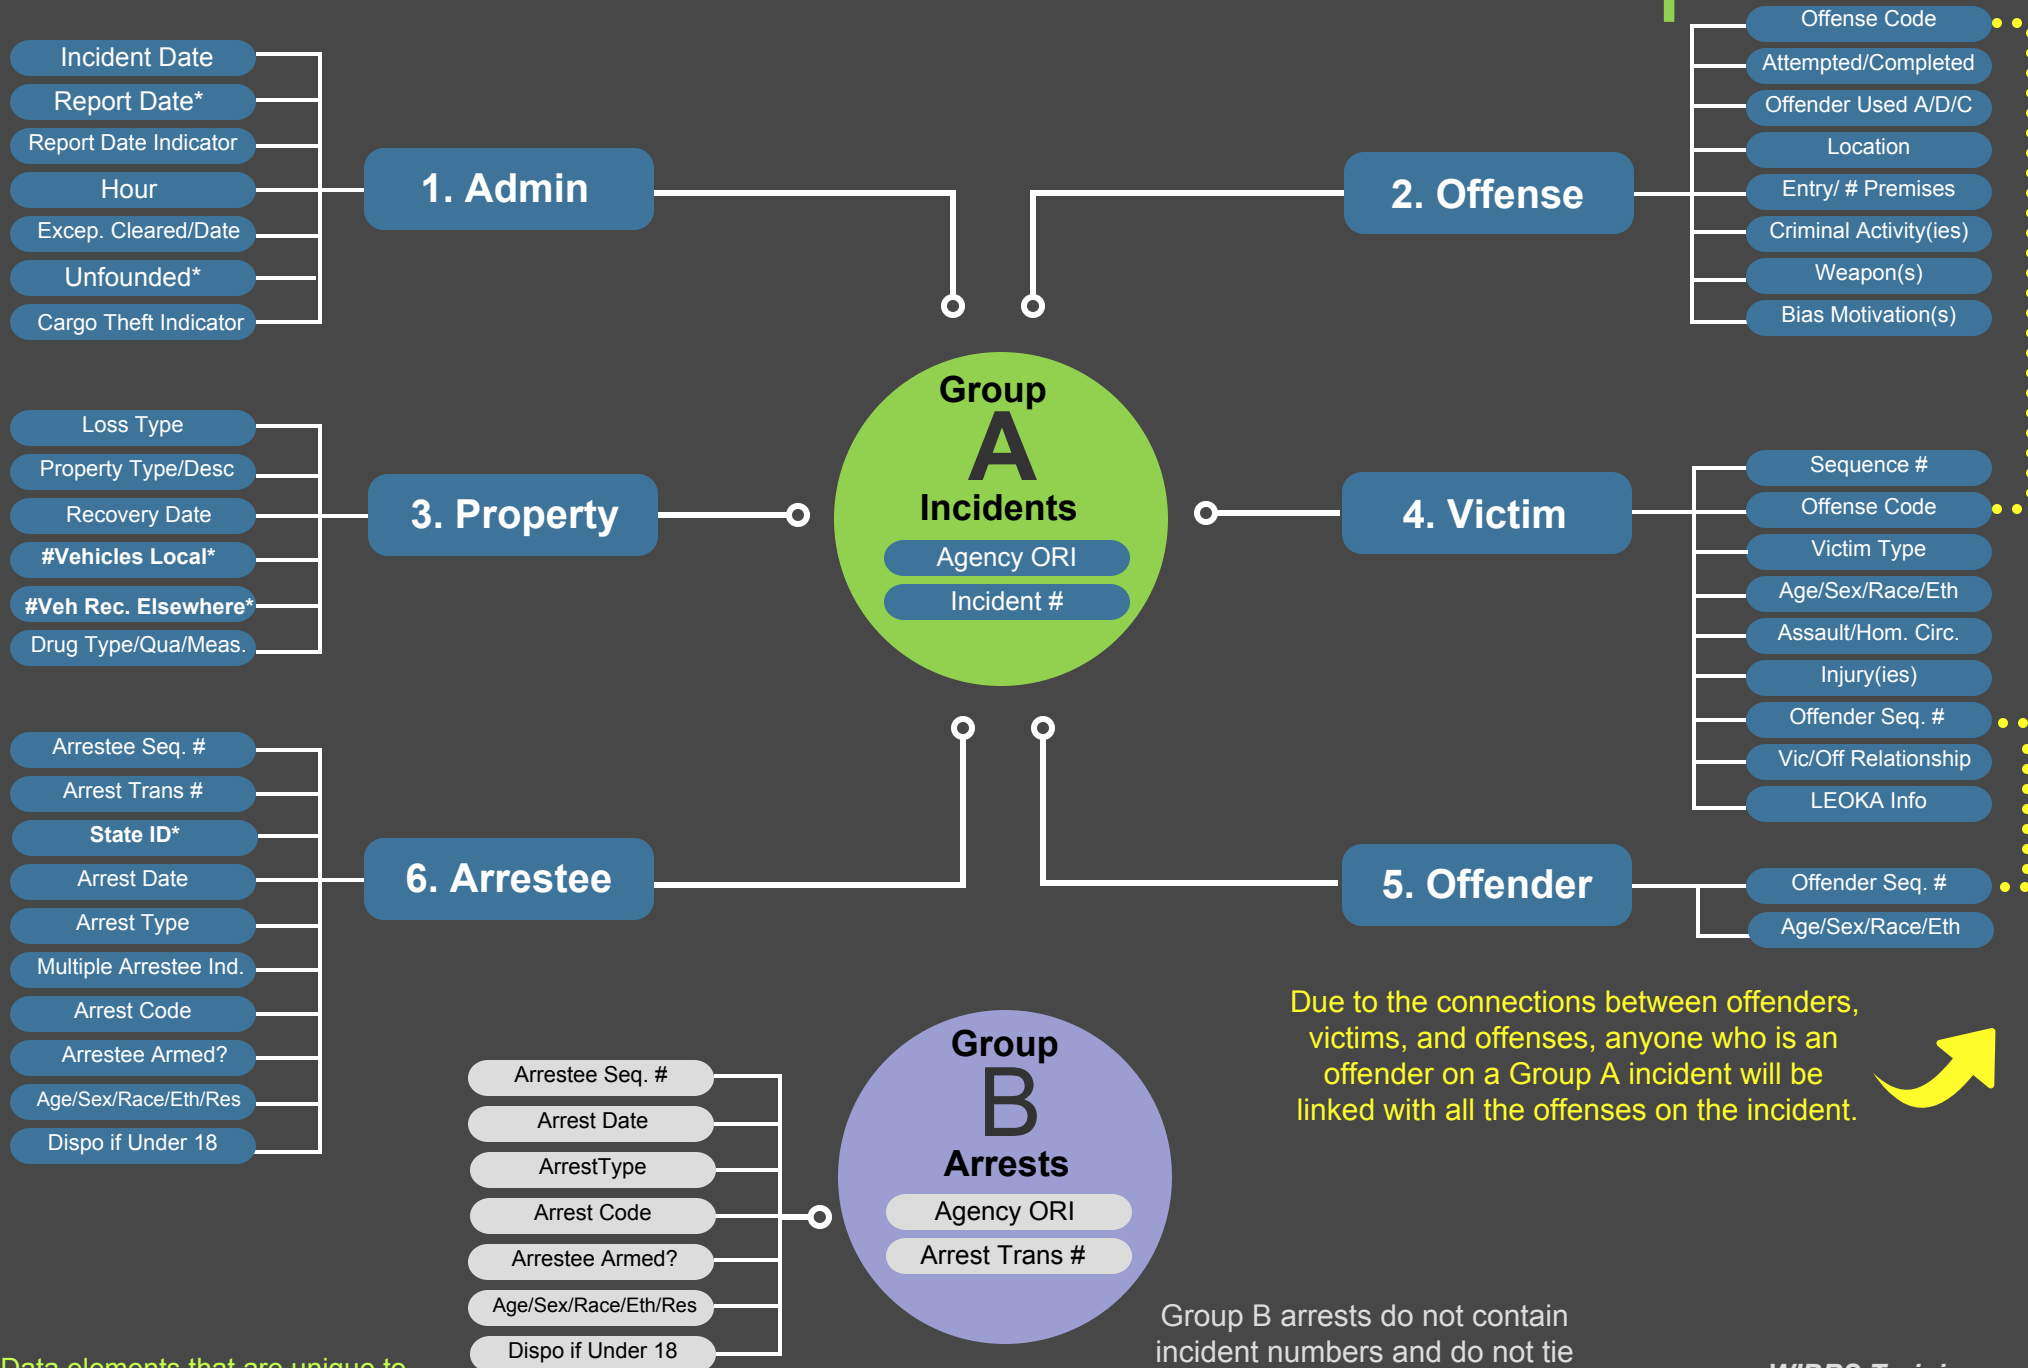

WIBRS Data Element Map

Due to the connections between offenders, victims, and offenses, anyone who is an offender on a Group A incident will be linked with all the offenses on the incident.

Group B arrests do not contain incident numbers and do not tie to Group A incidents.

*Data elements that are unique to Wisconsin or that differ from NIBRS are in bold.